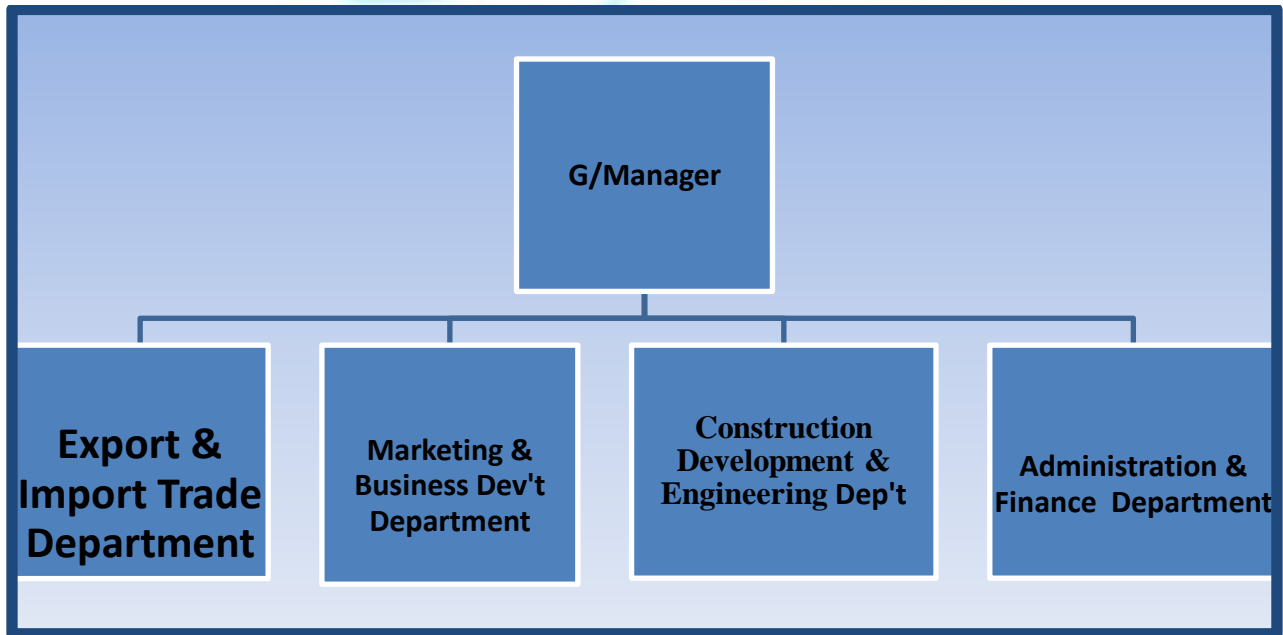

III. ORGANIZATION AND MANAGEMENT

➤ **ORGANIZATIONAL SET-UP**

GSES General Trading Plc is a company established to undertake well versed and diversified business activities in Ethiopia as well as at international scale. The company is incorporated by sector experienced individuals having the main focus on modern trading activities of high quality standard. Our Organizational Set-up comprises unique business culture, which makes our employees and business partners to feel comfortable.

The organizational structure of **GSES General Trading Plc** is designed by including all the necessary personnel under the right division. At the top of the organizational structure, the General Manager is in place with the responsibility of supervising the overall activity of the business in all. Depending up on the nature of the unit and the amount of work to be performed; there exist auxiliary units under the general manager.

ORGANIZATIONAL STRUCTURE

Address :

*Yeka Sub city, Worda 09,
H. No. 825 / Office No.8022
Addis Ababa, Ethiopia*

Contact :

*Tel: +251911-49-1900 (Mob)
+251911-25-1938 (Mob)
Email:- gsestrading@gmail.com*