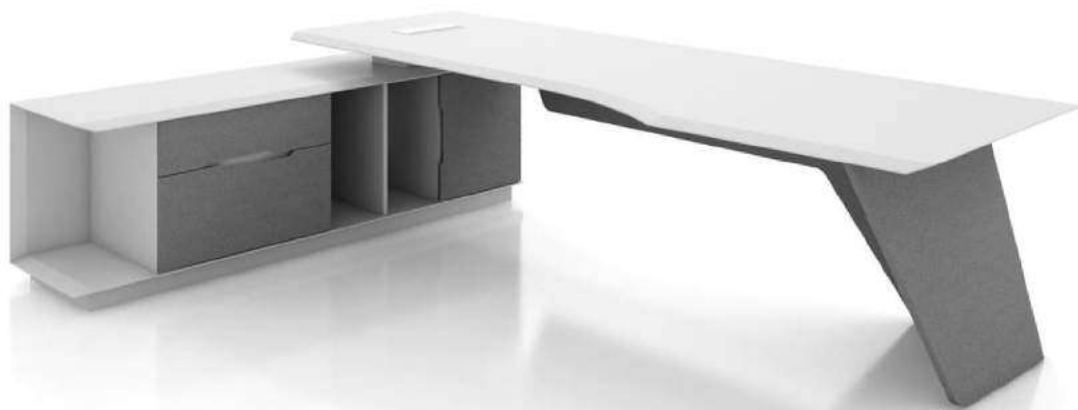

Desk Catalogues

የጠረጴዛ አይነቶች

Desc: Executive Desk

ፖርቶ ስብራዎቢ ዴስክ