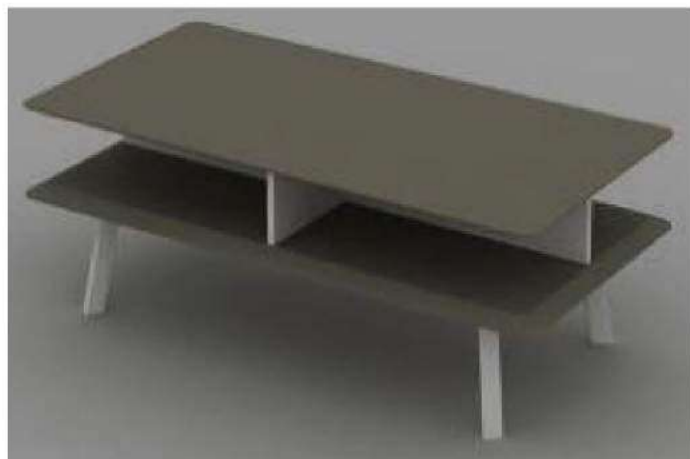

የቀለም አማራጮች :

Color options:

EDC105 & EDC106, top and bottom board are gray powder coated MDF (P056), middle panels are white MFC (A012). White aluminum legs (J023).