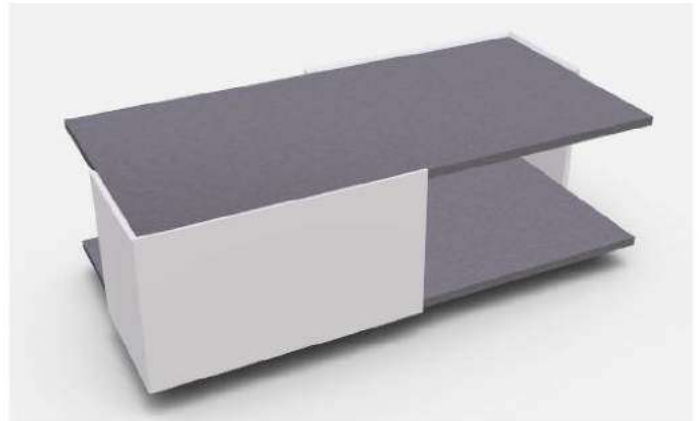

የቀለም አማራጮች :

Color options:

EDC01 & EDC02 table top gray powder coated MDF can be P008, middle panels are white MFC (A012). Black metal legs.