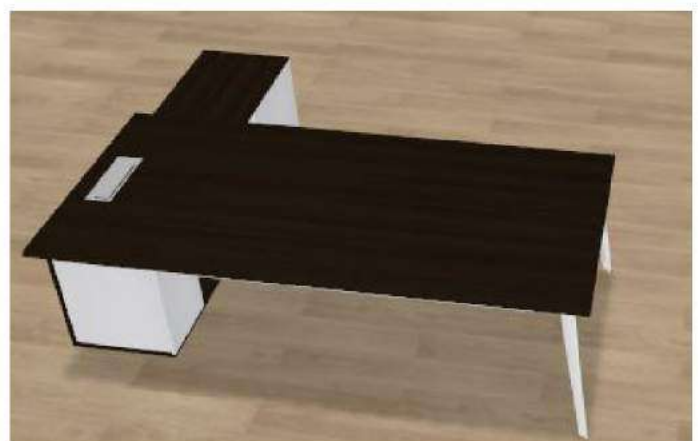

የሚገኝ መጠን :

Available size:

- 1600*1600*750mm
- 1800*1675*750mm
- 2000*1675*750mm
- 2200*1725*750mm
- 2400*1725*750mm

የቀለም አማራጮች :

Color options:

Table top and side cabinet skirting are Veneer, color is M063- India rose chestnut wood only. The modesty and side cabinet other parts are white MFC (A012) only. The aluminum leg frame is white color (J067) only.