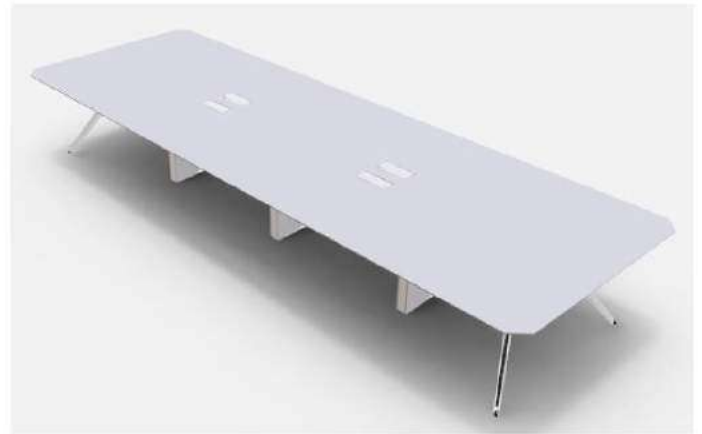

የጠረጴዛ አይነቶች

Desc: Executive Desk

ፖርቶ ስብራዎቢ ዴስክ

Desk Catalogues

የጠረጴዛ አይነቶች

Desc: Executive Desk
ሥራ አስፈጻሚ ጸሰህ

Meeting Table Catalogue

የሰብሰባ ሰንጠረዥ አይነቶች

Desc: Meeting table

የሰብሰባ ሰንጠረዥ

የምርቶች መግቢያ :

Products Introduction:

LXH27, 25mm E1 Powder coated MDF top with two flip up wire box, two wire-management and four white Al. die-casting legs.

ንዋና ቁጥር :

Item No: