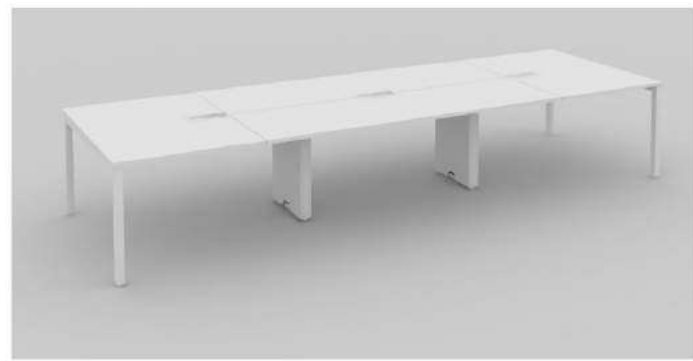

የቀለም አማራጮች :

Color options:

Table top is MFC, white color (A012) only.
The under table whire-managment is white MFC (A012) only.
The aluminum leg frame is white color (J004) only.