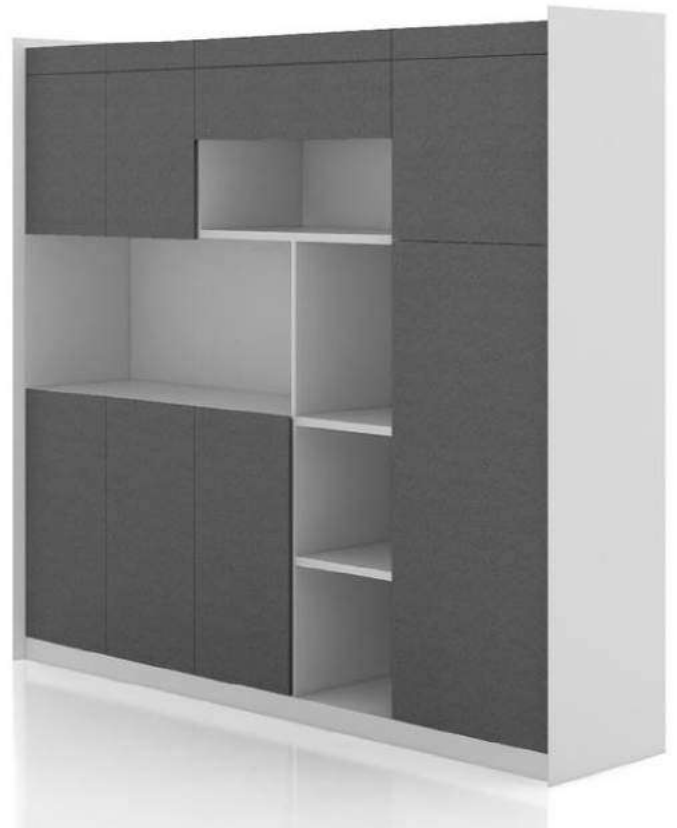

Cabinet Catalogues

የመደርደሪያ ክፍሎች

Desc: Filing Cabinet
ፊይል መደርደሪያ

የምርቶች መግቢያ :

Products Introduction:

XPFN-EDG02, Seven door made of powder coated MDF, others melamine. with two doors can book-case structure.

የሞዴል ቁጥር :

Item No:

XPFN - EDG02

የቀለም አማራጮች :

Color options:

The doors are gray powder coated MDF (P008), others are white MFC (A012)