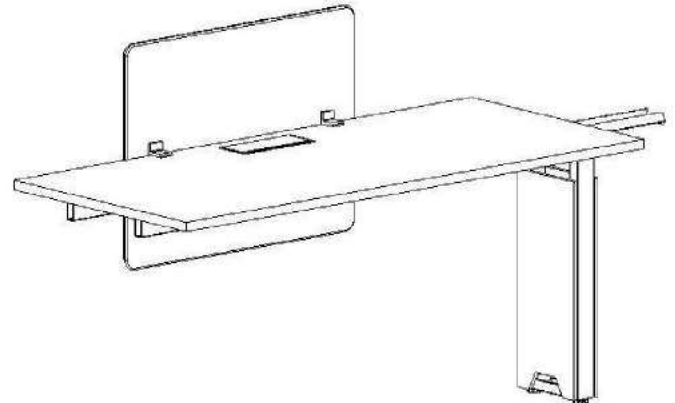

Available size:

2400*630*1040mm

2800*630*1040mm

3000*630*1040mm

3200*730*1040mm

የቀለም አማራጮች :

Color options:

Table top can be MFC, A012. or powder coated MDF, P002.

Desk top panels can be gray MFC, or coated MDF, P008.

Wire-management is white MFC (A012)

Legs are black color only.