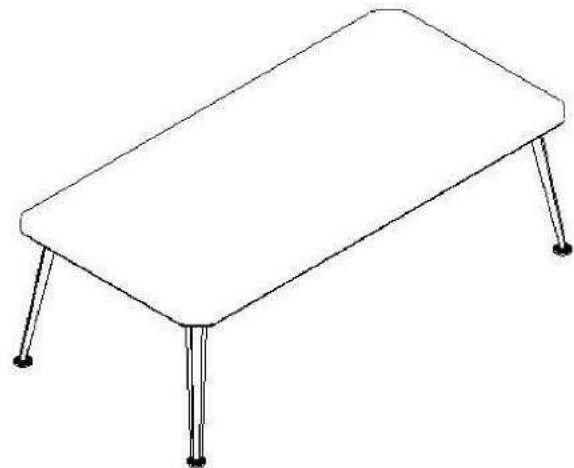

የዎቅርቶች መግቢያ :

Products Introduction:

Desk with fixed side extension. Table top consists of wood veneer and white lacquer painted. The flip up wire box fixed in the white lacquer part. cabinet drawer front board and door are veneer, others are white MFC. With white modesty. two black Al. legs
 Main desk width is 1000mm.

Desk top is MFC, can be white (A012)
 The support is balck MFC (A021).
 Legs frame are balck aluminum (J026)

A012

Desk Catalogues

የጠረጴዛ አይነቶች

Desc: Meeting table V2/ V3/ V4
 የስብሰባ ሰንጠረዥ V2 / V3 / V4

የኃይማኖት መግቢያ :

Products Introduction:

V2 table, 25mm E1 MFC or Power coated MDF top, 4pcs of black Al. legs.

V3 & V4, table, 25mm E1 MFC top, 3pcs of black Al. legs.

የሞዴል ቁጥር :

Item No:

XPFA-LDH06 --- Powder coated MDF

የሚገኝ መጠን :

Available size:

1800*900*740mm (V2)

2400*1200*740mm (V2)

Dia1000*740mm (V3)

1100*1100*740mm (V4)

የቀለም አማራጮች :

Color options:

Desk top is MFC, can be white (A012)