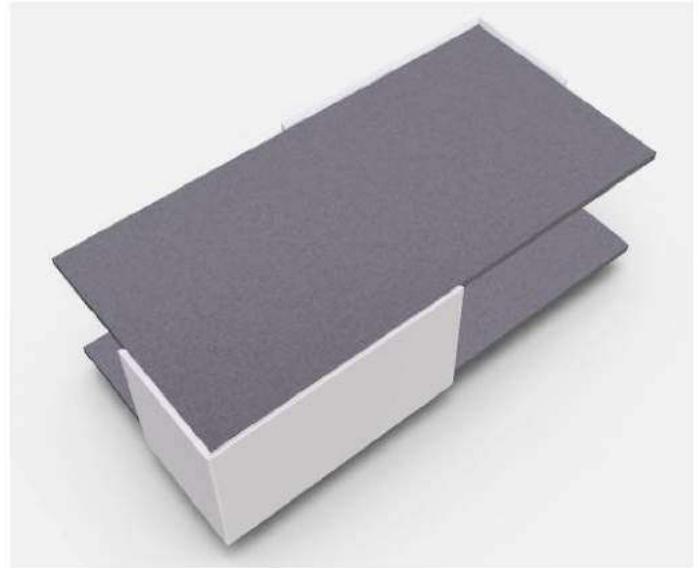

የመደርደሪያ ክፍሎች

Desc: Filing Cabinet
ፊይሊንግ መደርደሪያ

Desk Catalogues

የጠረጴዛ አይነቶች

Desc: Coffee Table
የቡና ጠረጴዳዎች

የምርቶች መግቢያ :

Products Introduction:

XPFN-EDC01 & EDC02, powder coated MDF top with thin design, one or two four start base in white powder coated metal.