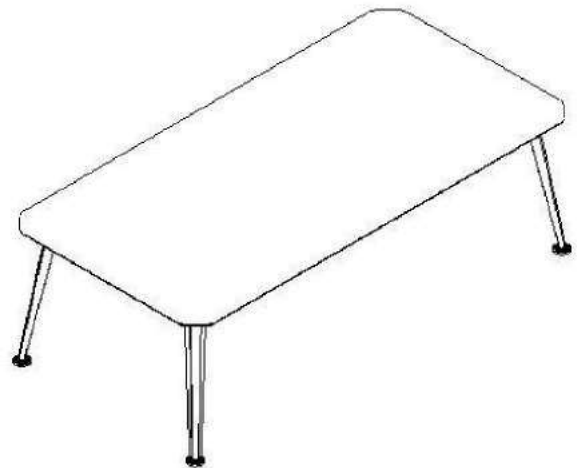

የዎቅርቶች መግቢያ :

Products Introduction:

Desk with fixed side extension. Table top consists of wood veneer and white lacquer painted. The flip up wire box fixed in the white lacquer part. cabinet drawer front board and door are veneer, others are white MFC. With white modesty. two black Al. legs
 Main desk width is 1000mm.

Desk Catalogues

የጠረጴዛ አይነቶች

Desc: Meeting table V2/ V3/ V4
 የስብሰባ ሰንጠረዥ V2 / V3 / V4

የምርቶች መግቢያ :

Products Introduction:

V2 table, 25mm E1 MFC or Power coated MDF top, 4pcs of black Al. legs.
 V3 & V4, table, 25mm E1 MFC top, 3pcs of black Al. legs.

የሞዴል ቁጥር:

Item No:

X3AA-LDH06---MFC

የሚገኝ መጠን:

Available size:

- 1800*900*740mm (V2)
- 2400*1200*740mm (V2)
- Dia1000*740mm (V3)
- 1100*1100*740mm (V4)

የቀለም አማራጮች:

Color options:

Desk top is MFC, can be white (A012)
 The support is balck MFC (A021).
 Legs frame are balck aluminum (J026)

A012

Desk Catalogues

የጠረጴዛ አይነቶች

Desc: Meeting table V2/ V3/ V4
 የስብሰባ ሰንጠረዥ V2 / V3 / V4

የኃይማኖት መግቢያ :