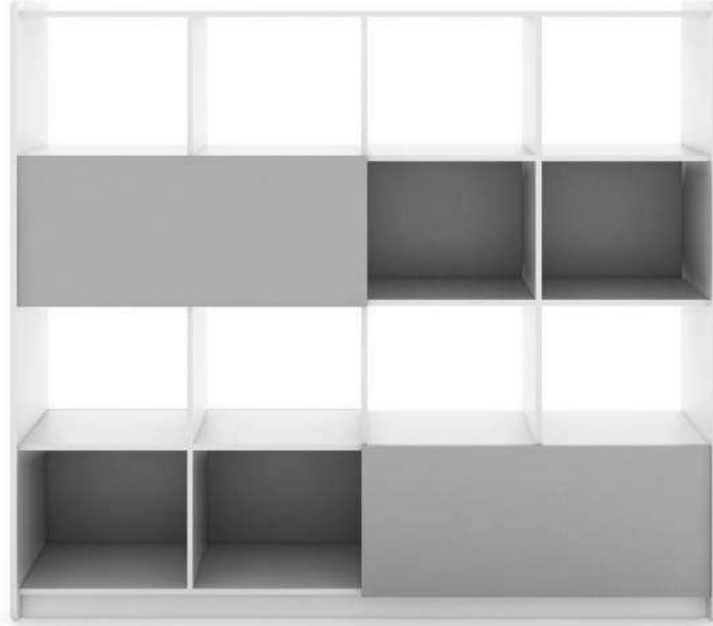

Cabinet Catalogues

የመደርደሪያ ክፍሎች

Desc: Filing Cabinet
ፊይል መደርደሪያ