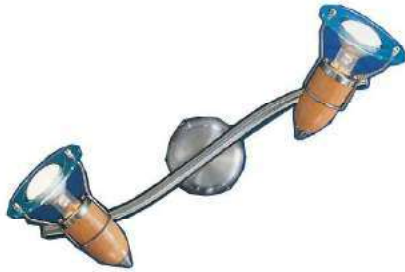

87847

EGLO
NV-HL/6 MS-MATT/ALA-
BASTER 'SELECT 1'

75397

TL/1 brass-mat-
t/brass/white 'YORK'

83203

HL/3 nickel-matt red-or-
ange 'IHOY'

45945

WELLE/3 R50 NICK-
EL-MATT/BUCHÉ
'PIERRE'